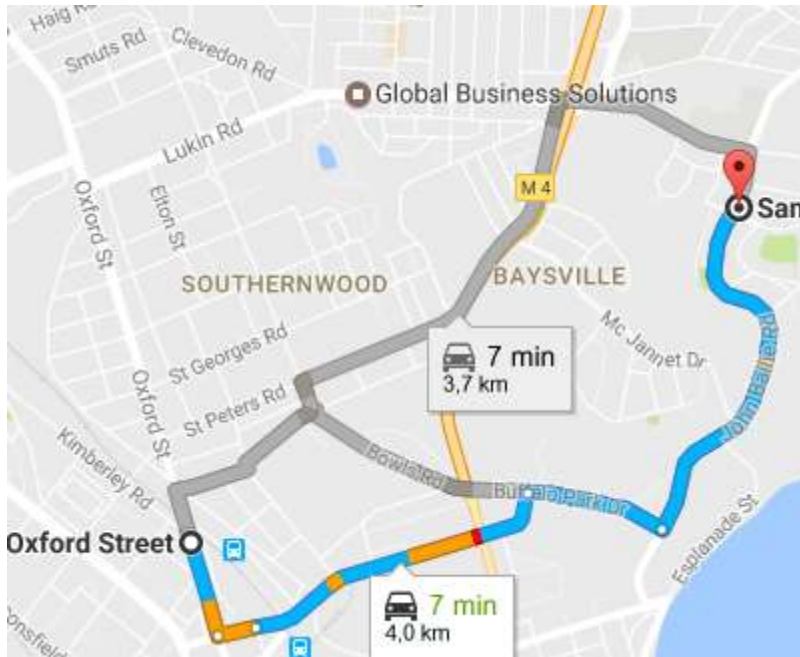

DIRECTIONS TO SANTORINI GUESTHOUSE, EAST LONDON

Address: 19 John Bailie Road, Bunkers Hill, East London, 5247

Telephone: 043-735 1598

DIRECTIONS FROM OXFORD STREET:

Depart from Oxford St. Head toward Kimberley Rd on Oxford St (M1).

652 m 2 min

Turn right onto St Georges Rd.

1.1 km 2 min

Turn left onto Paley St.

245 m < 1 min

Turn left onto Valley Rd.

463 m 1 min

Turn left onto Anderson Rd.

179 m < 1 min

Continue on Fourth Ave.

72 m < 1 min

Take the 3rd exit from roundabout onto Pearce St (M4).

615 m 1 min

Keep right onto Glen Eagles Rd (M4).

670 m 1 min

Turn right onto John Bailie Rd (M13).

254 m < 1 min

Turn left onto The Drive St.

31 m < 1 min

Arrive at Santorini Guesthouse. Your destination is on the left.