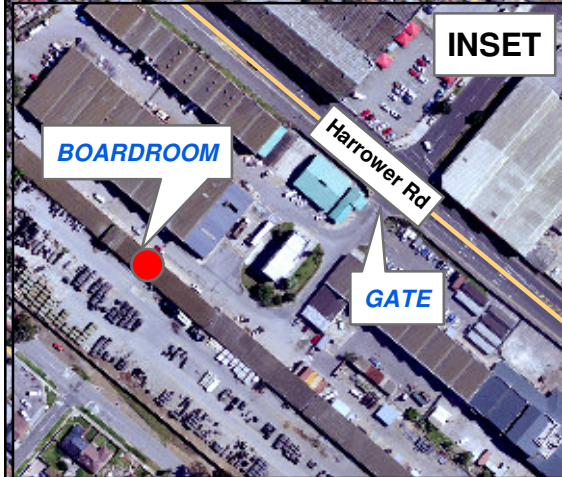

LOCALITY MAP TO NMBM WASTE MANAGEMENT BOARDROOM

M4 Settlers Freeway
from East London/Cape Town

Harrower Rd Depot
Enter gate at
Harrower Rd and Stockelbach Str
follow signs to
Waste Management Boardroom

Mount Road off ramp

M4 Settlers Freeway
from Airport/Summerstrand