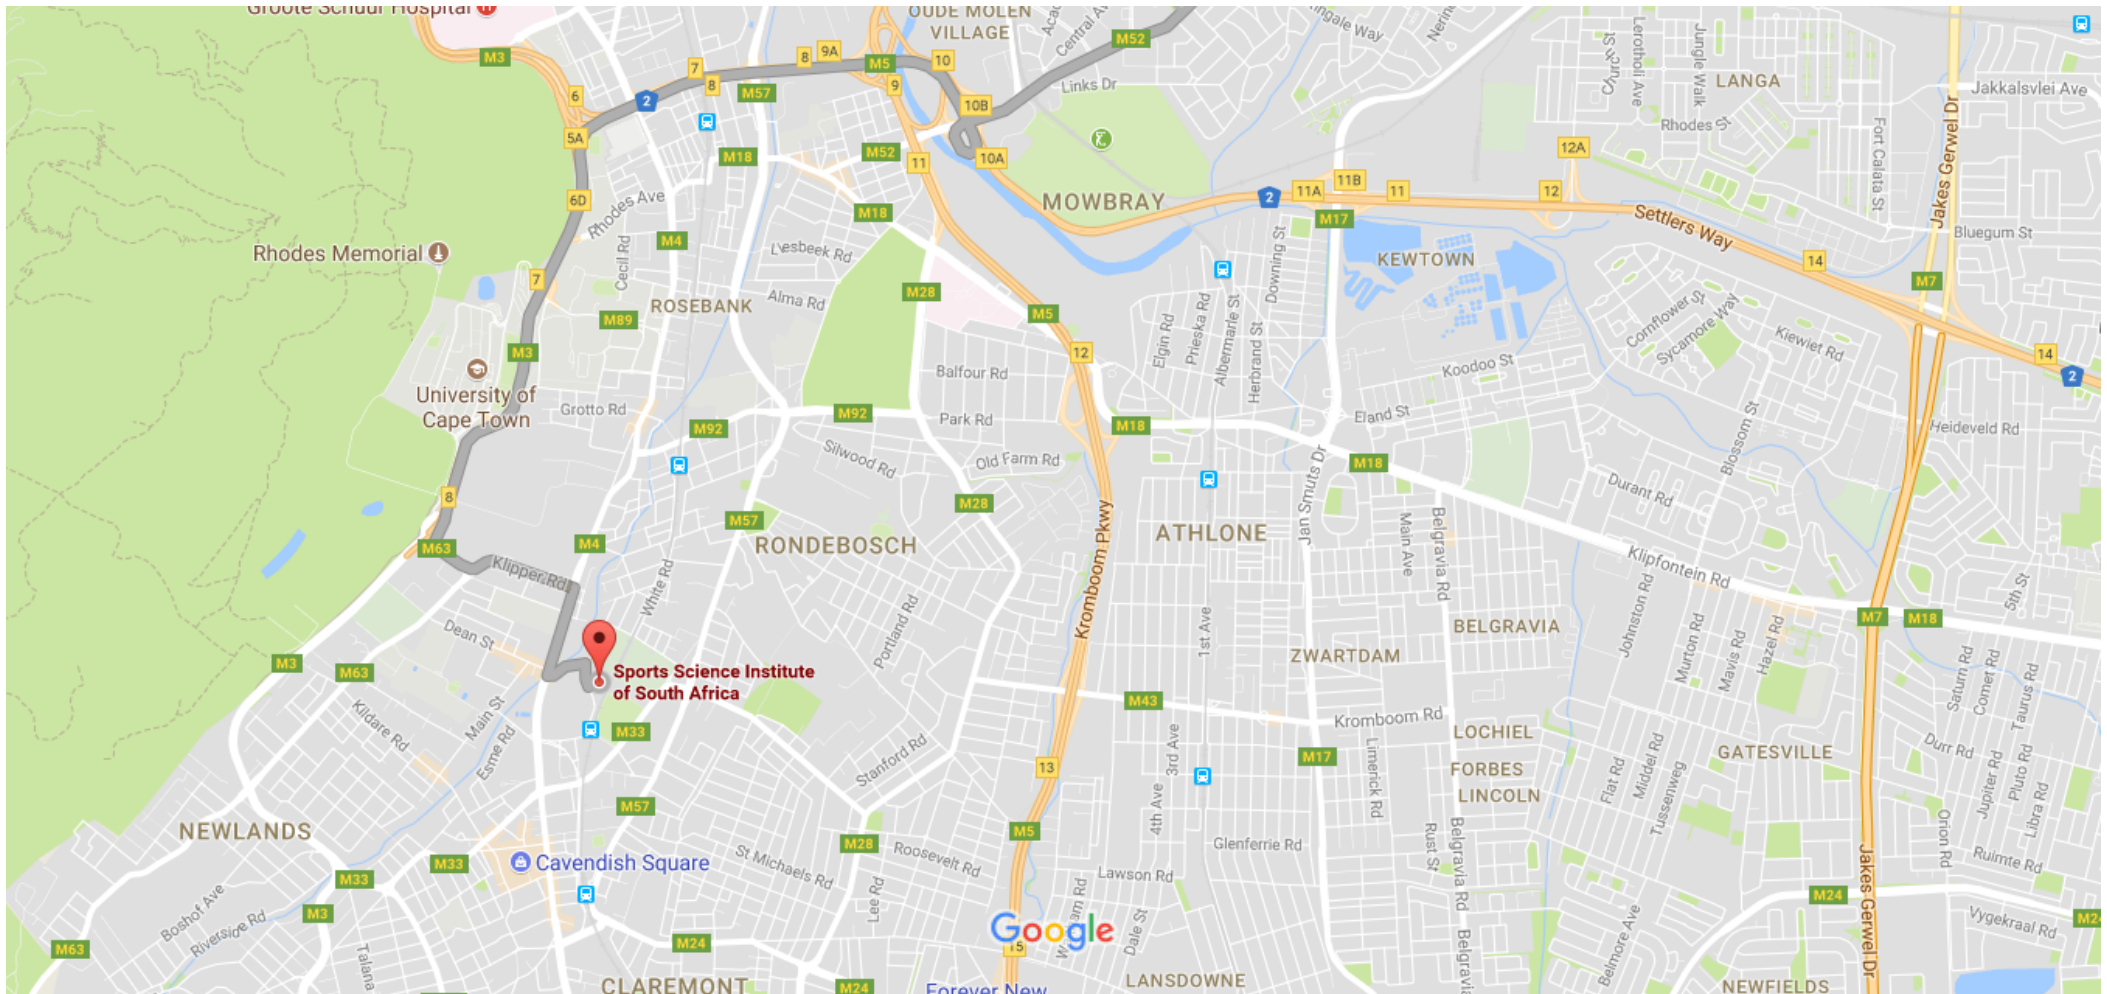

Sports Science Institute of South Africa

map to Sport Science Institute

Map data ©2017 AfriGIS (Pty) Ltd, Google South Africa 500 m